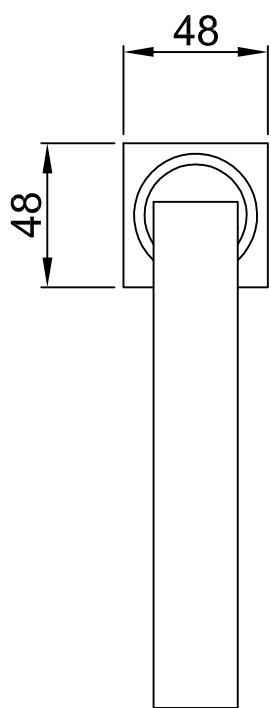

MARVEL

Automatic Faucet
MF-114