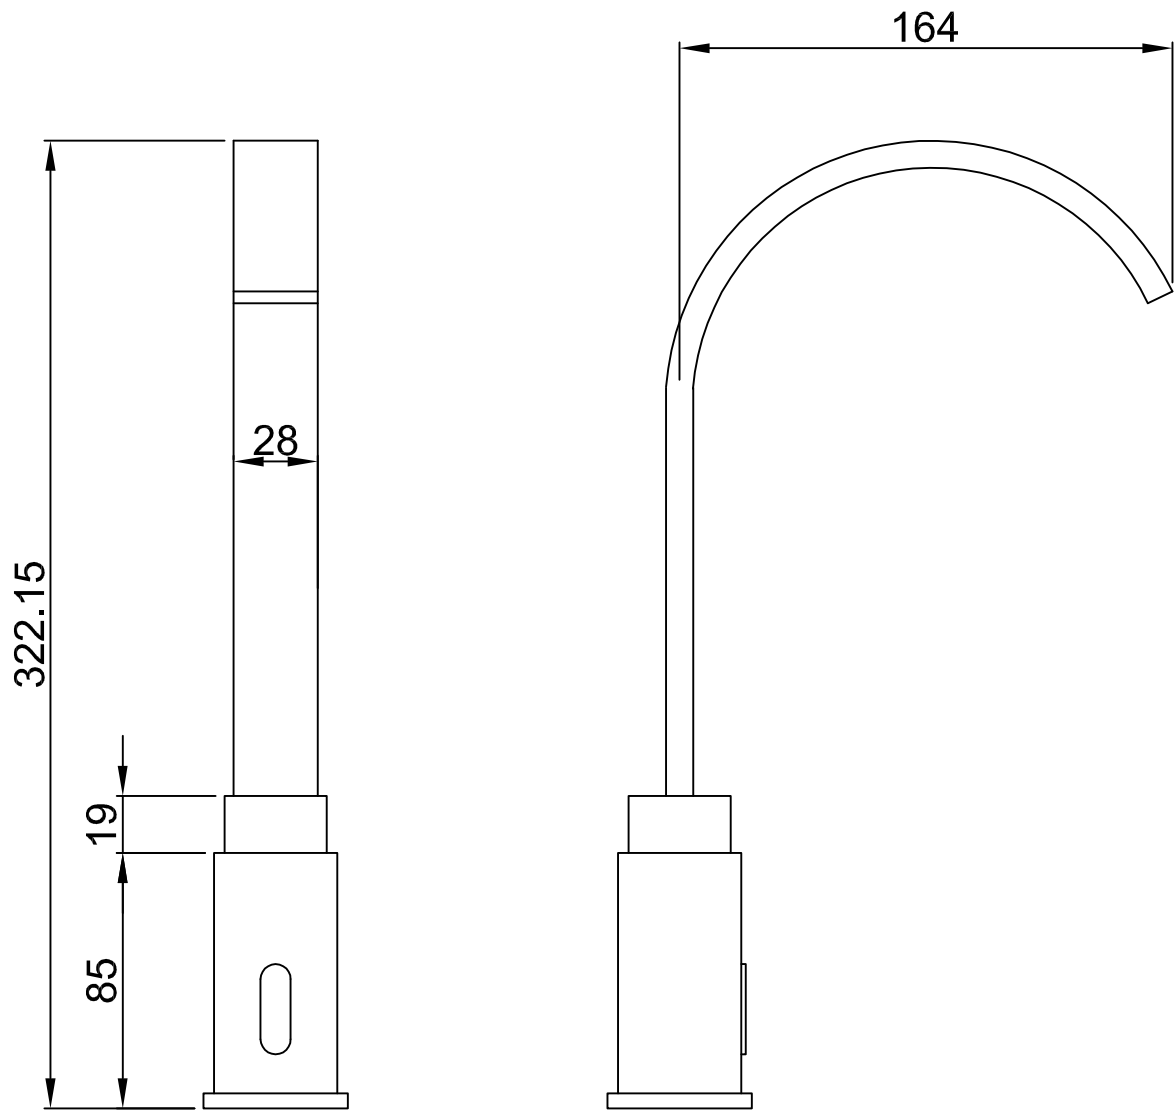

MARVEL

Automatic Faucet
MF-114